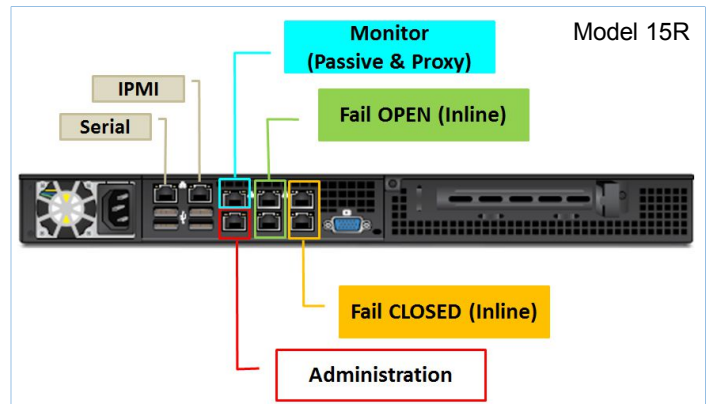

www.getnetspective.com
www.telemate.net

Email sales@telemate.net
Sales +1.855.790.3369
+1.678.589.7150
Main +1.678.589.7100

Contact us for a Webinar or 'All Inclusive Evaluation' on us!

© Copyright TeleMate.Net Software 1997-2017. All rights reserved.

No part of this publication, including text or images, may be reproduced or transformed for any purpose, without prior written consent of TeleMate.Net Software. Information in this publication is subject to change without prior notification. TeleMate.Net Software may have patents or pending patent applications, trademarks, copyrights and other intellectual property rights covering subject matter in this publication.

The furnishing of this publication does not provide license of patent, trademarks, copyrights and other intellectual property. NSNA 1701.