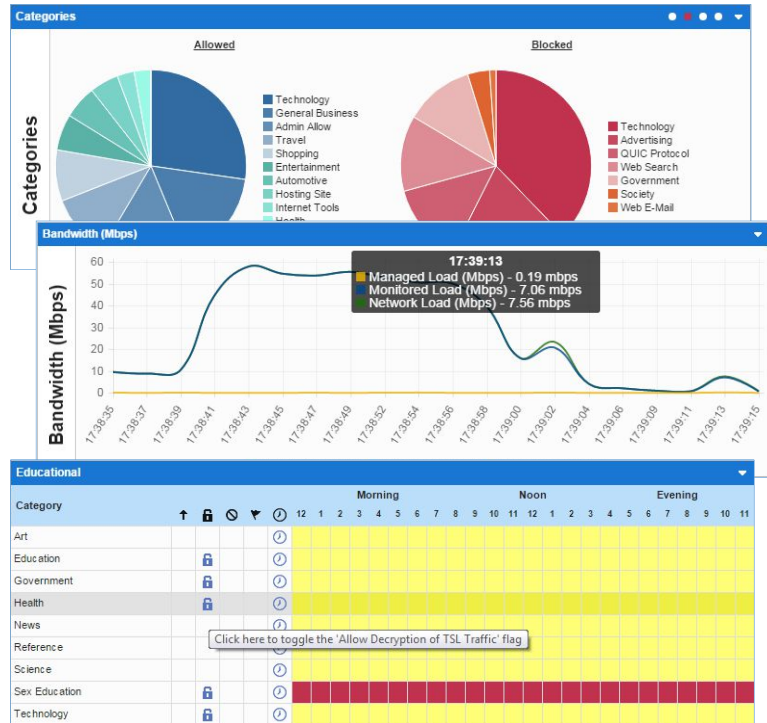

“The simplest part of the 10G migration was NetSpective. It took less than 15 minutes.”

ESC 13 – Austin, TX

TeleMate.Net
SOFTWARE

TeleMate.Net
SOFTWARE

FLEXIBLE & INTUITIVE

INLINE

- Bridge Mode with Transparent SSL Inspection
- Category, Group, User Level SSL Inspection
- Fail Open / Closed Configuration Options

MOBILE PROXY

- Agentless Authentication
- Traffic Shaping by Group and Content Category
- Secure Policy Control for iPads and Chromebooks

PASSIVE

- Wire Speed Performance with Fail Open Configuration
- Port Independent Inspection
- SSL Inspection with OS Specific Remote Agents

CLOUD

- Cloud Management Console with No On-Site Hardware
- SSL Inspection with OS Specific Remote Agents
- Remote Application Control

SECURE & COMPREHENSIVE

AUTHENTICATION

- Google Integration & Authentication with Chrome Extension
- LDAP, NTLM, Logon Agent, 802.11 Authentication
- Captive Portal and Mobile Tokens

POLICY CONTROL

- Flexible Policy Templates
- Google Apps for Domains, Safe Search, Search Redirection
- Safe Video Learning with YouTube Restriction

MONITORING & ALERTING

- Search Term Monitoring and Alerting
- Network Abuse Detection with Automatic Lock Down
- On Demand Reporting and Scheduled Distribution