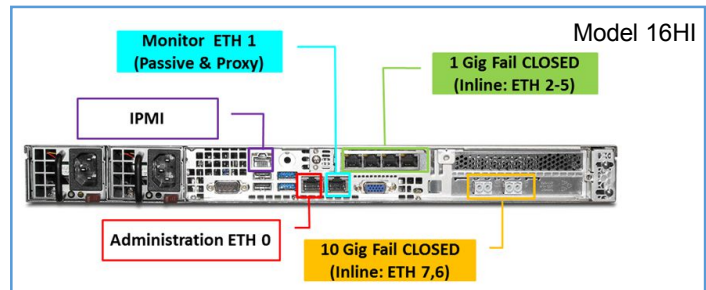

www.getnetspective.com
www.telemate.net

Email sales@telemate.net
Sales +1.855.790.3369
+1.678.589.7150
Main +1.678.589.7100

Contact us for a Webinar or 'All Inclusive Evaluation' on us!

© Copyright TeleMate.Net Software 1997-2017. All rights reserved.

No part of this publication, including text or images, may be reproduced or transformed for any purpose, without prior written consent of TeleMate.Net Software. Information in this publication is subject to change without prior notification. TeleMate.Net Software may have patents or pending patent applications, trademarks, copyrights and other intellectual property rights covering subject matter in this publication.

The furnishing of this publication does not provide license of patent, trademarks, copyrights and other intellectual property. NSNA 1701.